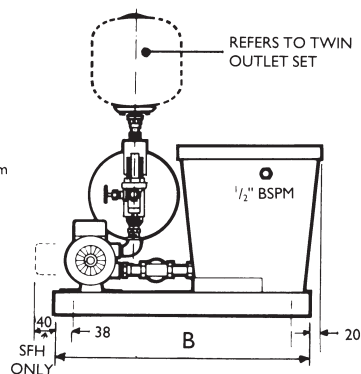

PRESSURISATION SETS SFS

- Heating and chilled water applications
- Single or twin pump sets
- Single or three phase motors
- 3 and 5 bar models available
- Full range of expansion vessels 5 to 1000 litres
- Single or twin outlet
- Pump with continuously rated motor
- Fused switch available — SFS-1S
- Motor starter available
- Control panel and wiring centre available
- High and low limit pressure switch assembly available
- Optional volt free contacts available

PRESSURISATION SETS

SFS

SFS make-up unit

This unit is a compact, well engineered product - normally available from stock. The standard SFS make-up unit comprises:-

- Pump with continuously rated, 2 pole, single phase motor
- Pressure switch
- Pressure regulating valve
- Pressure gauges
- Pump control vessel
- Break tank with diaphragm ball valve and lid
- Interconnecting pipework and fittings
- Stove enamelled baseplate
- SFS-1 incorporates fused switch

For ease of installation

Fitting Kits A, B, C, D and E are available (Kits C, D, and E incorporate prewired electrics).

Model	A	B	C	D	Approx Net Weight kg.		Full Load & Starting Current - Amps				
					Single Pump	Twin Pump	Motor kW	230-1-50		400-3-50	
								FLC	SC	FLC	SC
SFS	520	550	415	650	22		0.37	2.6	15.0	1.0	6.0
SFSD	620	700	415	650		36	0.37	2.6	15.0	1.0	6.0
SFH	520	550	415	650	27		0.75	5.8	35.0	1.8	11.0
SFHD	620	700	415	650		41	0.75	5.8	35.0	1.8	11.0