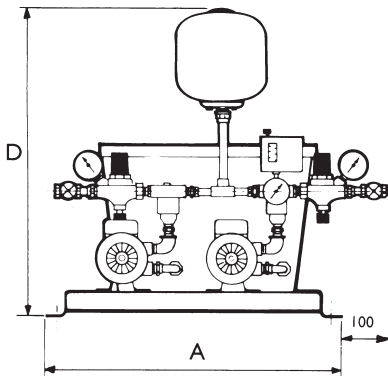

PRESSURISATION SETS

SFS

SFS make-up unit

This unit is a compact, well engineered product - normally available from stock. The standard SFS make-up unit comprises:-

- Pump with continuously rated, 2 pole, single phase motor
- Pressure switch
- Pressure regulating valve
- Pressure gauges
- Pump control vessel
- Break tank with diaphragm ball valve and lid
- Interconnecting pipework and fittings
- Stove enamelled baseplate
- SFS-1 incorporates fused switch

For ease of installation

Fitting Kits A, B, C, D and E are available (Kits C, D, and E incorporate prewired electrics).

Model	A	B	C	D	Approx Net Weight kg.		Full Load & Starting Current - Amps				
					Single Pump	Twin Pump	Motor kW	230-1-50		400-3-50	
								FLC	SC	FLC	SC
SFS	520	550	415	650	22		0.37	2.6	15.0	1.0	6.0
SFSD	620	700	415	650		36	0.37	2.6	15.0	1.0	6.0
SFH	520	550	415	650	27		0.75	5.8	35.0	1.8	11.0
SFHD	620	700	415	650		41	0.75	5.8	35.0	1.8	11.0