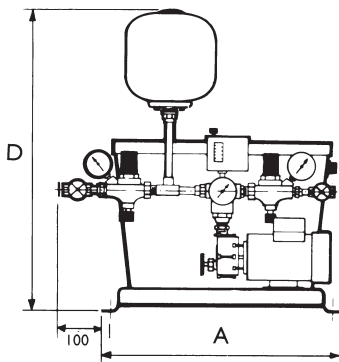

PRESSURISATION SETS

SFS

SFS make-up unit

This unit is a compact, well engineered product - normally available from stock. The standard SFS make-up unit comprises:-

- Pump with continuously rated, 2 pole, single phase motor
- Pressure switch
- Pressure regulating valve
- Pressure gauges
- Pump control vessel
- Break tank with diaphragm ball valve and lid
- Interconnecting pipework and fittings
- Stove enamelled baseplate
- SFS-1 incorporates fused switch

For ease of installation

Fitting Kits A, B, C, D and E are available (Kits C, D, and E incorporate prewired electrics).

Model	A	B	C	D	Approx Net Weight kg.		Full Load & Starting Current - Amps				
					Single Pump	Twin Pump	Motor kW	230-1-50		400-3-50	
								FLC	SC	FLC	SC
SFS	520	550	415	650	22		0.37	2.6	15.0	1.0	6.0
SFSD	620	700	415	650		36	0.37	2.6	15.0	1.0	6.0
SFH	520	550	415	650	27		0.75	5.8	35.0	1.8	11.0
SFHD	620	700	415	650		41	0.75	5.8	35.0	1.8	11.0