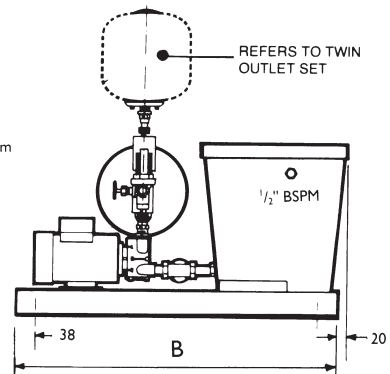

PRESSURISATION SETS SFS

- Heating and chilled water applications
- Single or twin pump sets
- Single or three phase motors
- 3 and 5 bar models available
- Full range of expansion vessels 5 to 1000 litres
- Single or twin outlet
- Pump with continuously rated motor
- Fused switch available — SFS-1S
- Motor starter available
- Control panel and wiring centre available
- High and low limit pressure switch assembly available
- Optional volt free contacts available

PRESSURISATION SETS

SFS

SFS make-up unit

This unit is a compact, well engineered product - normally available from stock. The standard SFS make-up unit comprises:-

- Pump with continuously rated, 2 pole, single phase motor
- Pressure switch
- Pressure regulating valve
- Pressure gauges
- Pump control vessel
- Break tank with diaphragm ball valve and lid
- Interconnecting pipework and fittings
- Stove enamelled baseplate
- SFS-1 incorporates fused switch

For ease of installation

Fitting Kits A, B, C, D and E are available (Kits C, D, and E incorporate prewired electrics).

Model	A	B	C	D	Approx Net Weight kg.		Full Load & Starting Current - Amps				
					Single Pump	Twin Pump	Motor kW	230-1-50		400-3-50	
								FLC	SC	FLC	SC
SFS	520	550	415	650	22		0.37	2.6	15.0	1.0	6.0
SFSD	620	700	415	650		36	0.37	2.6	15.0	1.0	6.0
SFH	520	550	415	650	27		0.75	5.8	35.0	1.8	11.0
SFHD	620	700	415	650		41	0.75	5.8	35.0	1.8	11.0