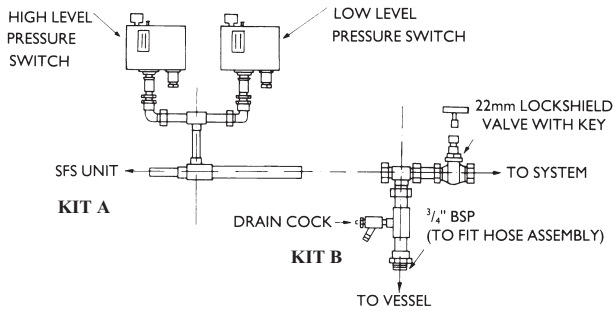

PRESSURISATION SETS SFS

- Heating and chilled water applications
- Single or twin pump sets
- Single or three phase motors
- 3 and 5 bar models available
- Full range of expansion vessels 5 to 1000 litres
- Single or twin outlet
- Pump with continuously rated motor
- Fused switch available — SFS-1S
- Motor starter available
- Control panel and wiring centre available
- High and low limit pressure switch assembly available
- Optional volt free contacts available

PRESSURISATION SETS

SFS

SFS make-up unit

This unit is a compact, well engineered product - normally available from stock. The standard SFS make-up unit comprises:-

- Pump with continuously rated, 2 pole, single phase motor
- Pressure switch
- Pressure regulating valve
- Pressure gauges
- Pump control vessel
- Break tank with diaphragm ball valve and lid
- Interconnecting pipework and fittings
- Stove enamelled baseplate
- SFS-1 incorporates fused switch

For ease of installation

Fitting Kits A, B, C, D and E are available (Kits C, D, and E incorporate prewired electrics).

Model	A	B	C	D	Approx Net Weight kg.		Full Load & Starting Current - Amps				
					Single Pump	Twin Pump	Motor kW	230-1-50		400-3-50	
								FLC	SC	FLC	SC
SFS	520	550	415	650	22		0.37	2.6	15.0	1.0	6.0
SFSD	620	700	415	650		36	0.37	2.6	15.0	1.0	6.0
SFH	520	550	415	650	27		0.75	5.8	35.0	1.8	11.0
SFHD	620	700	415	650		41	0.75	5.8	35.0	1.8	11.0