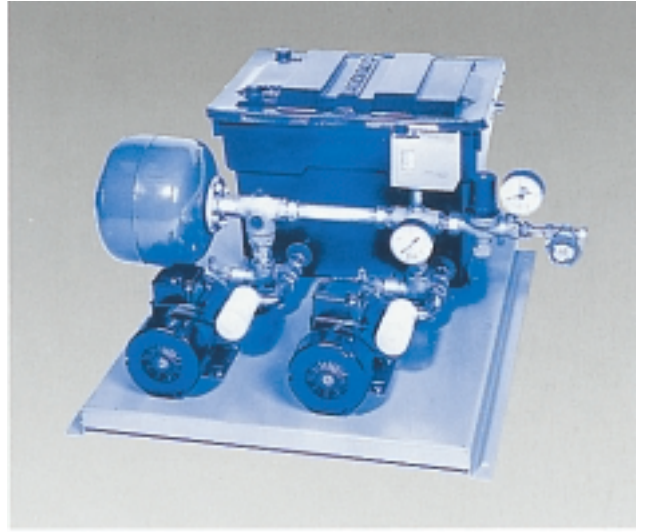

PRESSURISATION SETS SFS

- Heating and chilled water applications
- Single or twin pump sets
- Single or three phase motors
- 3 and 5 bar models available
- Full range of expansion vessels 5 to 1000 litres
- Single or twin outlet
- Pump with continuously rated motor
- Fused switch available — SFS-1S
- Motor starter available
- Control panel and wiring centre available
- High and low limit pressure switch assembly available
- Optional volt free contacts available

PRESSURISATION SETS

SFS

SFS make-up unit

This unit is a compact, well engineered product - normally available from stock. The standard SFS make-up unit comprises:-

- Pump with continuously rated, 2 pole, single phase motor
- Pressure switch
- Pressure regulating valve
- Pressure gauges
- Pump control vessel
- Break tank with diaphragm ball valve and lid
- Interconnecting pipework and fittings
- Stove enamelled baseplate
- SFS-1 incorporates fused switch

For ease of installation

Fitting Kits A, B, C, D and E are available (Kits C, D, and E incorporate prewired electrics).

Model	A	B	C	D	Approx Net Weight kg.		Full Load & Starting Current - Amps				
					Single Pump	Twin Pump	Motor kW	230-1-50		400-3-50	
								FLC	SC	FLC	SC
SFS	520	550	415	650	22		0.37	2.6	15.0	1.0	6.0
SFSD	620	700	415	650		36	0.37	2.6	15.0	1.0	6.0
SFH	520	550	415	650	27		0.75	5.8	35.0	1.8	11.0
SFHD	620	700	415	650		41	0.75	5.8	35.0	1.8	11.0