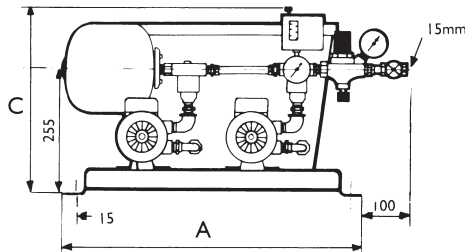

PRESSURISATION SETS

SFS

SFS make-up unit

This unit is a compact, well engineered product - normally available from stock. The standard SFS make-up unit comprises:-

- Pump with continuously rated, 2 pole, single phase motor
- Pressure switch
- Pressure regulating valve
- Pressure gauges
- Pump control vessel
- Break tank with diaphragm ball valve and lid
- Interconnecting pipework and fittings
- Stove enamelled baseplate
- SFS-1 incorporates fused switch

For ease of installation

Fitting Kits A, B, C, D and E are available (Kits C, D, and E incorporate prewired electrics).

Model	A	B	C	D	Approx Net Weight kg.		Full Load & Starting Current - Amps				
					Single Pump	Twin Pump	Motor kW	230-1-50		400-3-50	
								FLC	SC	FLC	SC
SFS	520	550	415	650	22		0.37	2.6	15.0	1.0	6.0
SFSD	620	700	415	650		36	0.37	2.6	15.0	1.0	6.0
SFH	520	550	415	650	27		0.75	5.8	35.0	1.8	11.0
SFHD	620	700	415	650		41	0.75	5.8	35.0	1.8	11.0