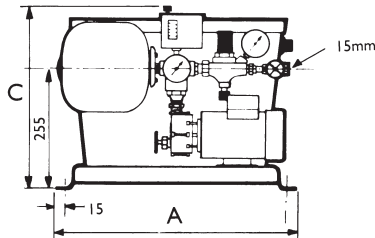

PRESSURISATION SETS

SFS

SFS make-up unit

This unit is a compact, well engineered product - normally available from stock. The standard SFS make-up unit comprises:-

- Pump with continuously rated, 2 pole, single phase motor
- Pressure switch
- Pressure regulating valve
- Pressure gauges
- Pump control vessel
- Break tank with diaphragm ball valve and lid
- Interconnecting pipework and fittings
- Stove enamelled baseplate
- SFS-1 incorporates fused switch

For ease of installation

Fitting Kits A, B, C, D and E are available (Kits C, D, and E incorporate prewired electrics).

Model	A	B	C	D	Approx Net Weight kg.		Full Load & Starting Current - Amps				
					Single Pump	Twin Pump	Motor kW	230-1-50		400-3-50	
								FLC	SC	FLC	SC
SFS	520	550	415	650	22		0.37	2.6	15.0	1.0	6.0
SFSD	620	700	415	650		36	0.37	2.6	15.0	1.0	6.0
SFH	520	550	415	650	27		0.75	5.8	35.0	1.8	11.0
SFHD	620	700	415	650		41	0.75	5.8	35.0	1.8	11.0